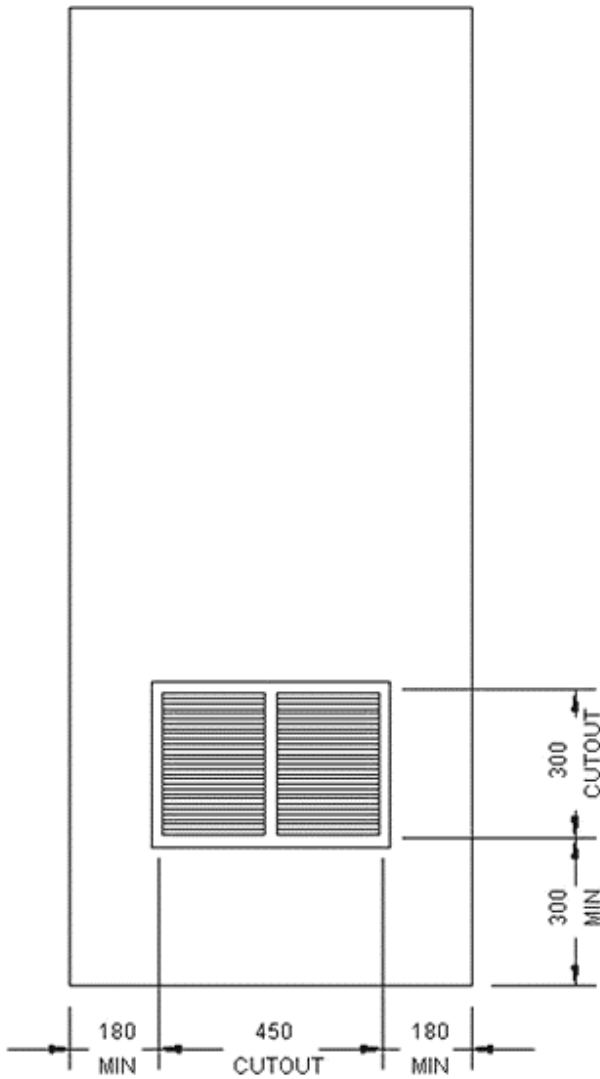

Product/Reference ::

STANDARD "FL1" FIRE LOUVRE DETAILS ::

CROSS SECTION OF
INTUMESCENT FIRE DAMPER
c/w 2 No SURFACE MOUNTED
COVER GRILLES

Fitzpatrick Doors
Unit 2, Rabone Park, Rabone Lane,
Smethwick, Birmingham B66 2NN United Kingdom